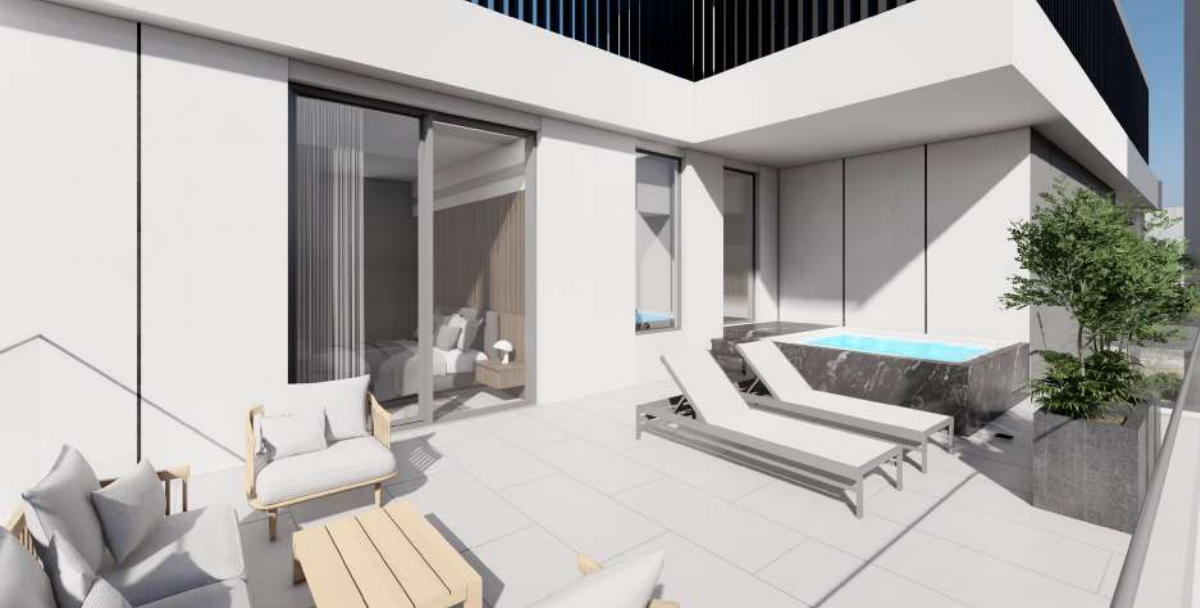

CANAL^{by}M
REEM ISLAND

DEVELOPED BY

CANAL ^{by} M
Luxury To Strive For

Welcome to Canal by M, a new residential development offering modern living in the middle of Reem Island, set alongside the seashore, facing the mangrove.

ADGM/Reem Island's application of English common law offers unparalleled economic possibilities.

THE ARCHITECTURE

Elegant low-rise residence, designed for homeowners with a refined modern taste.

Luxurious homes offering 2 to 4 bedrooms with exclusive seashore location.

All 31 residences offer unobstructed views of the mangrove and the beach.

The positioning of the apartments has been carefully orientated to best capture the open views.

Elegant fixtures, quality fittings and spacious balconies, homes are designed to enhance every lifestyle.

With floor to ceiling windows and raised 3.1 meter ceilings, the living spaces feel grand and spacious.

A variety of well-designed townhouses, penthouses, and two- and three-bedroom flats are available for selection.