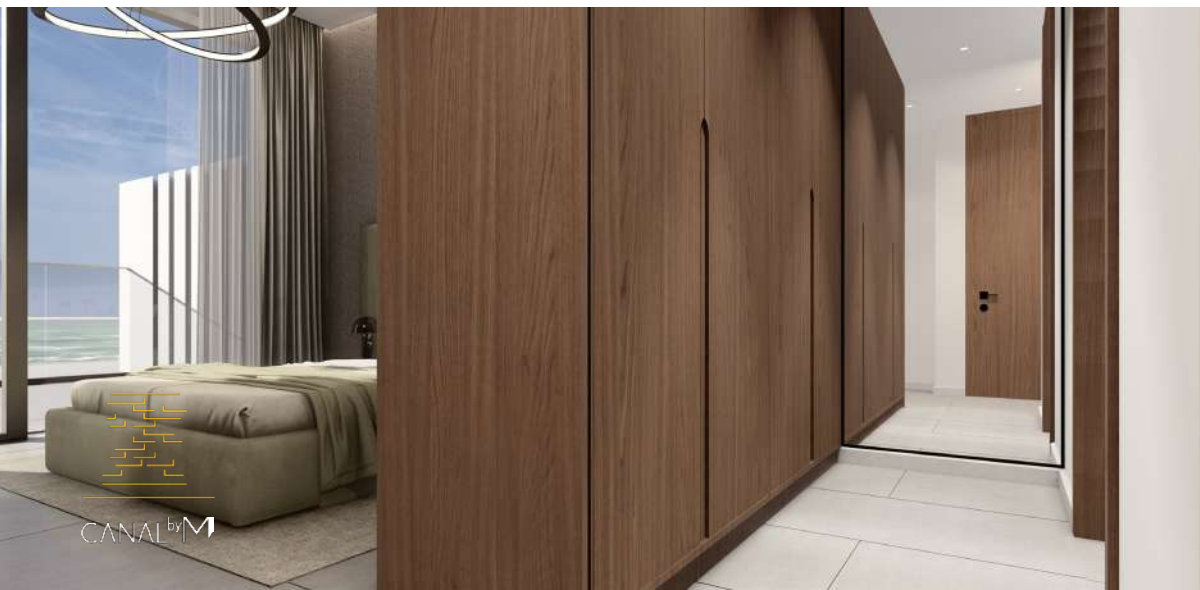

CANAL^{by}M
REEM ISLAND

DEVELOPED BY

CANAL ^{by} M
Luxury To Strive For

Welcome to Canal by M, a new residential development offering modern living in the middle of Reem Island, set alongside the seashore, facing the mangrove.

ADGM/Reem Island's application of English common law offers unparalleled economic possibilities.

THE ARCHITECTURE

Elegant low-rise residence, designed for homeowners with a refined modern taste.

Luxurious homes offering 2 to 4 bedrooms with exclusive seashore location.

All 31 residences offer unobstructed views of the mangrove and the beach.

The positioning of the apartments has been carefully orientated to best capture the open views.

Elegant fixtures, quality fittings and spacious balconies, homes are designed to enhance every lifestyle.

With floor to ceiling windows and raised 3.1 meter ceilings, the living spaces feel grand and spacious.

A variety of well-designed townhouses, penthouses, and two- and three-bedroom flats are available for selection.